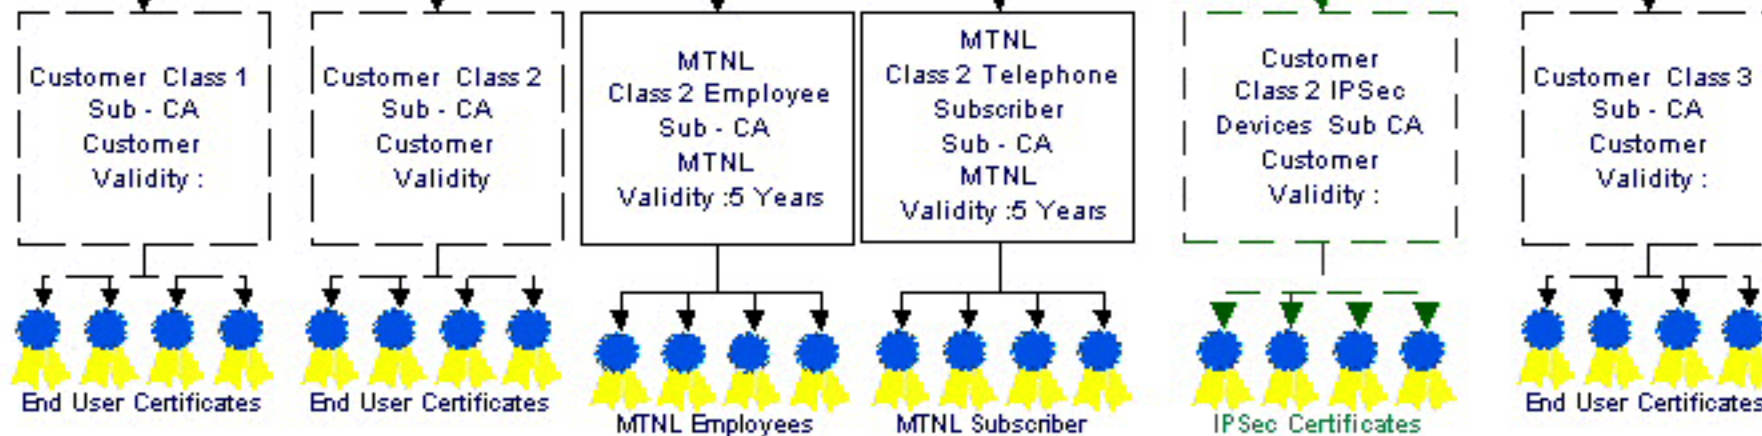

**CCA - Root Certifying Authority of India**

**Root Certifying Authority of India  
CCA  
Validity from : July 05, 2002  
Validity to : July 04, 2009**

**mtnlTrustLine Offline CA & Sub CAs**

**MTNL Public Primary Certification Authority  
MTNL  
Validity : 5 Years**

**mtnlTrustLine Online Sub CAs**

**mtnlTrustLine Enterprise Customer Sub - CAs**

**mtnlTrustLine CA Hierarchy**