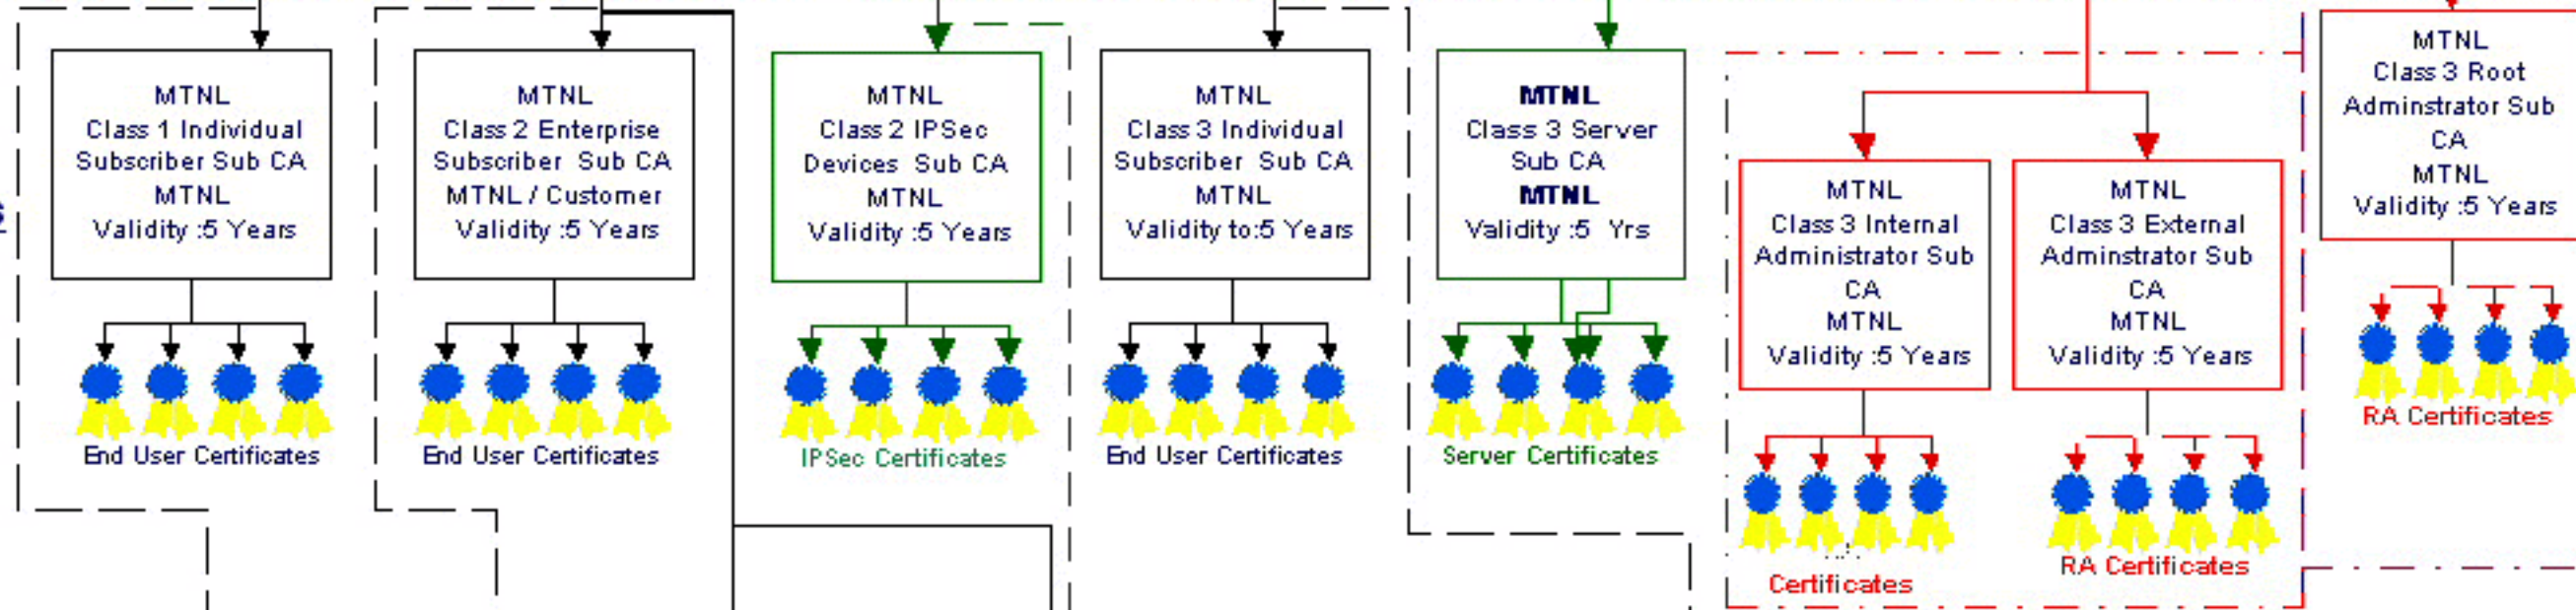

**CCA - Root Certifying Authority of India**

**Root Certifying Authority of India  
CCA  
Validity from : July 05, 2002  
Validity to : July 04, 2009**

**mtnlTrustLine Offline CA & Sub CAs**

**MTNL Public Primary Certification Authority  
MTNL  
Validity : 5 Years**

**mtnlTrustLine Online Sub CAs**

**mtnlTrustLine Enterprise Customer Sub - CAs**

**mtnlTrustLine CA Hierarchy**